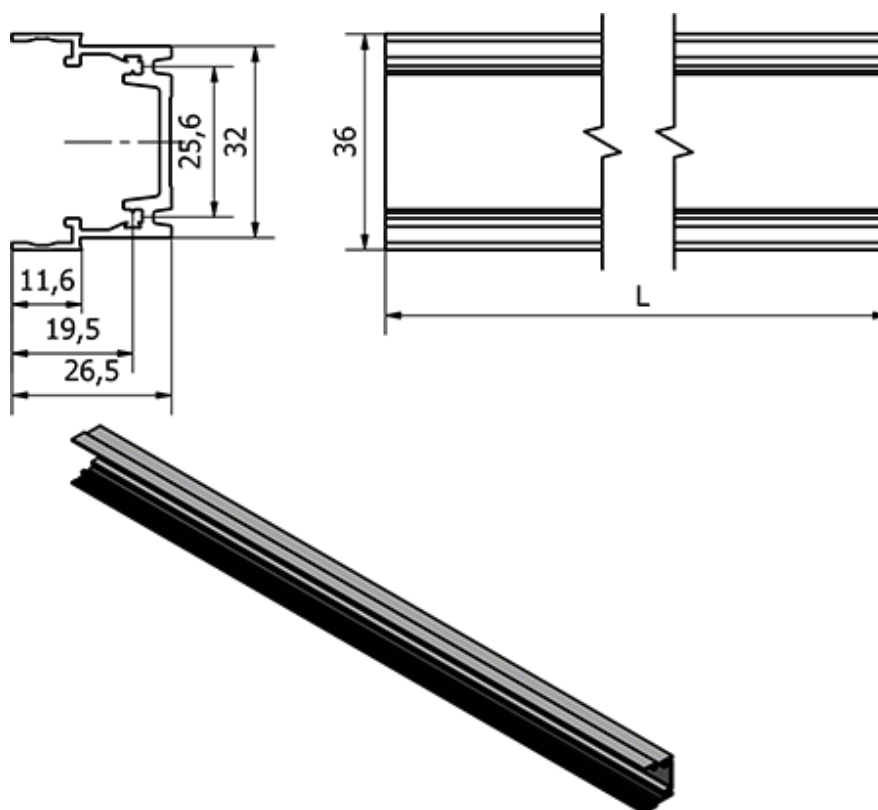

Data Sheet

Article number: 23094299001350

Description: E+G Aluminium profiles - 429900-1350
RLT-AL

Measures

length = 1350
Type = RLT-AL
Weight (g) = 618